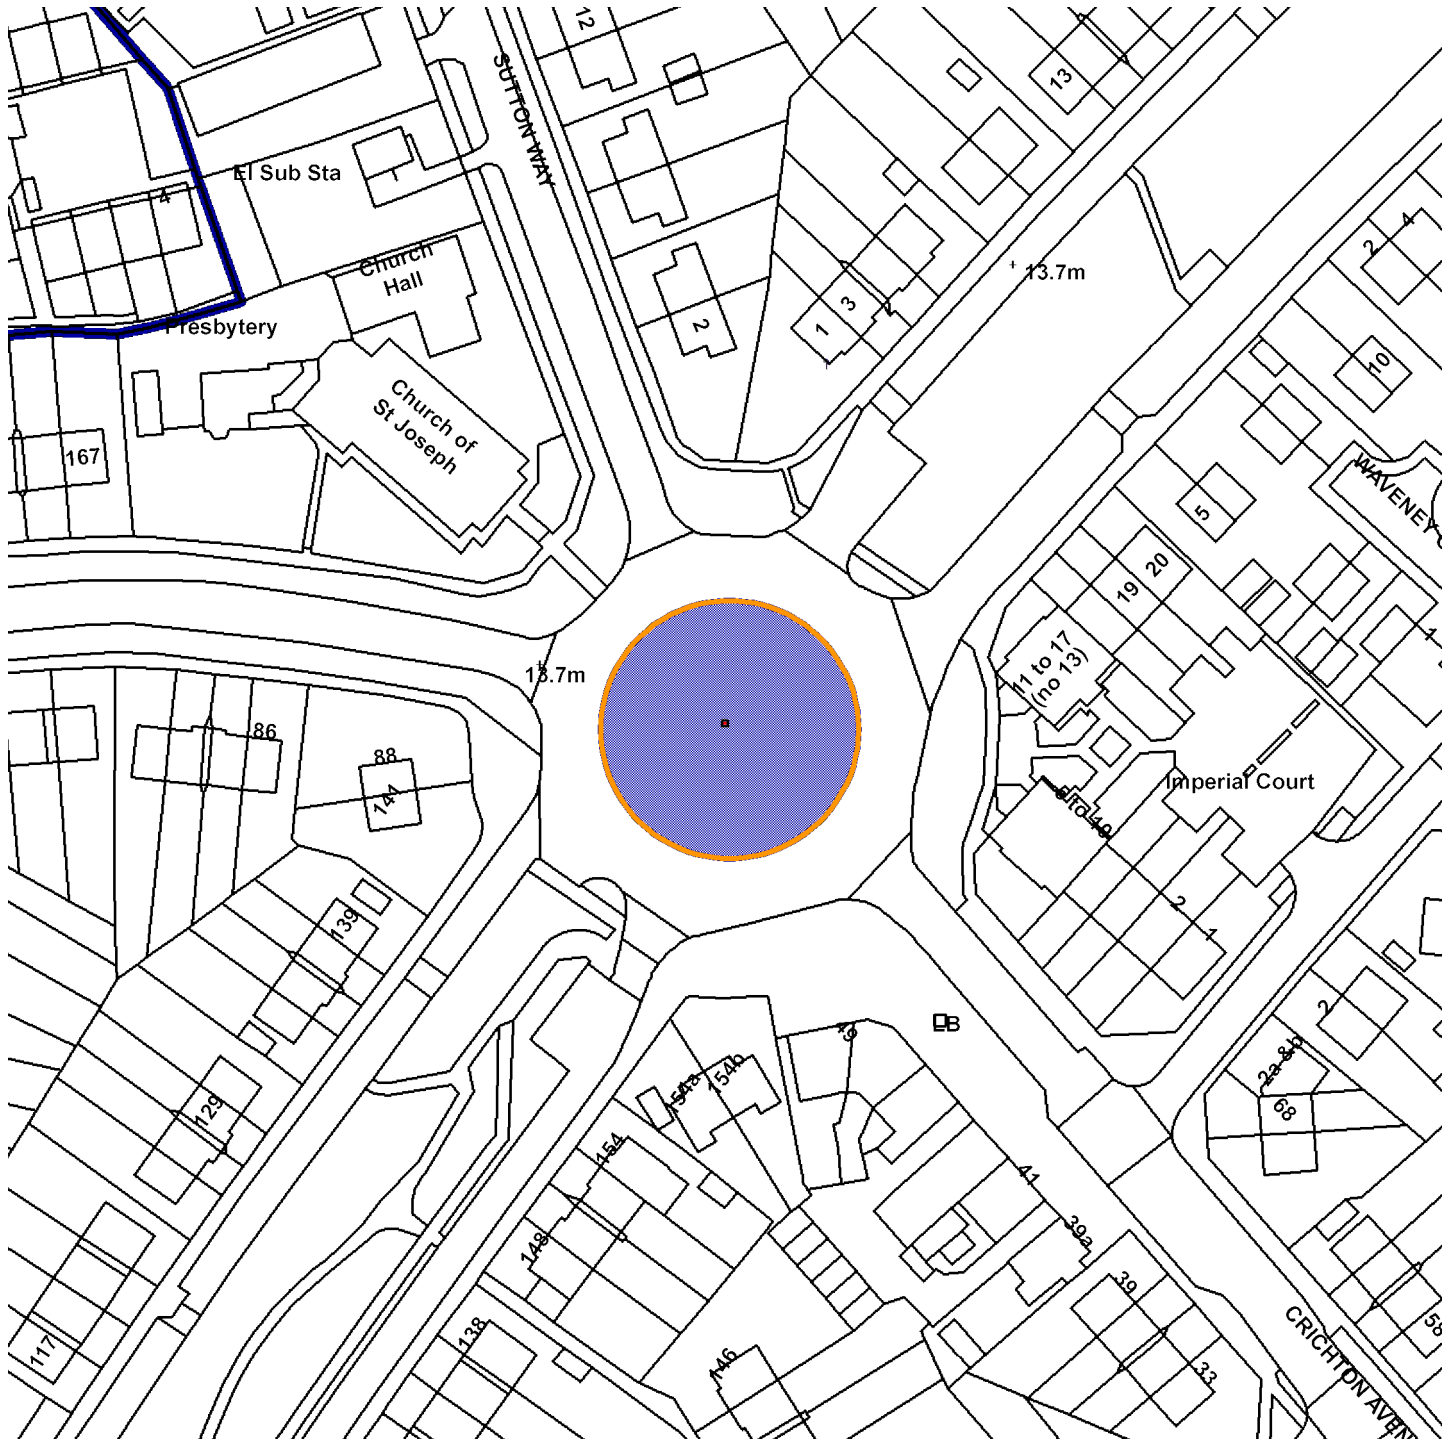

# 16/01600/ADV

## Roundabout at Junction of Kingsway North and Burton Green

Scale : 1:1084

Reproduced from the Ordnance Survey map with the permission of the Controller of Her Majesty's Stationery Office © Crown Copyright 2000.